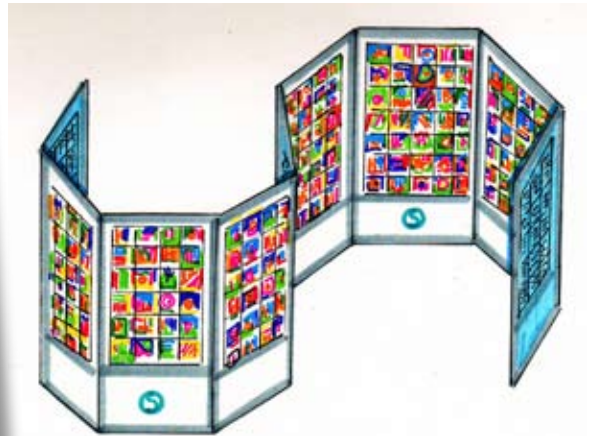

The Same Difference exhibition

The Same Difference exhibition is self contained and includes aspects of installation, sculpture and 2 dimensional work.

The exhibition consists of 12 inter-linking free-standing frames making the exhibition flexible to the space available at each venue.

Each frame measures approximately 1m x 2m and holds 72 pieces of double sided artwork held in rotating carriers.

The exhibition can be shown alongside other exhibitions and promotions.

The exhibition includes children's artwork and messages about their lives with information and photographs about the countries in which they live.

DFID Headquarters, East Kilbride

Jubilee Library, Brighton

The Bridges Shopping Centre, Sunderland

Other possibilities...

The Same Difference temporary exhibition system

We have developed a system of interlocking PVC sheets for use in workshops and during travelling. Each sheet can hold up to 24 pieces of artwork and they can be joined to form banners.