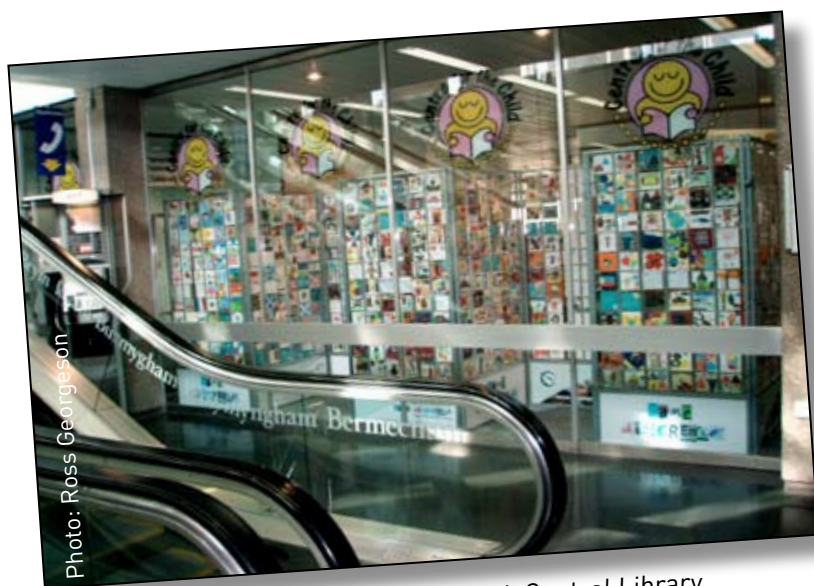

Mrs Jackson, Teacher,
Newbridge Junior School, Southampton

Photo: Nicola Maule

Same Difference - Exhibition and art workshop, Southampton City Art Gallery, March 2008

Photo: Ross Georgeson

Same Difference - Centre for the Child, Central Library, Birmingham, May 2007

The Same Difference exhibition

The Same Difference exhibition is self contained and includes aspects of installation, sculpture and 2 dimensional work.

The exhibition consists of 12 inter-linking free-standing frames making the exhibition flexible to the space available at each venue.