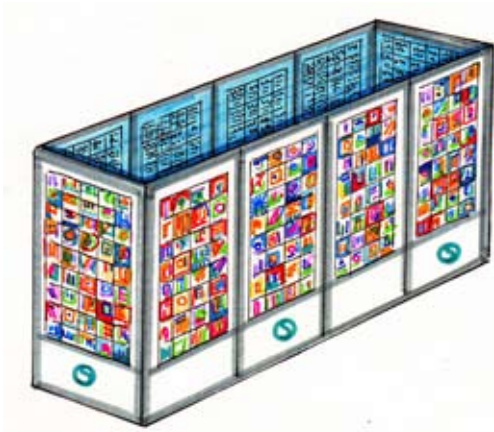

DFID Headquarters, East Kilbride

Jubilee Library, Brighton

The Bridges Shopping Centre, Sunderland

Other possibilities...

The Same Difference temporary exhibition system

We have developed a system of interlocking PVC sheets for use in workshops and during travelling. Each sheet can hold up to 24 pieces of artwork and they can be joined to form banners.