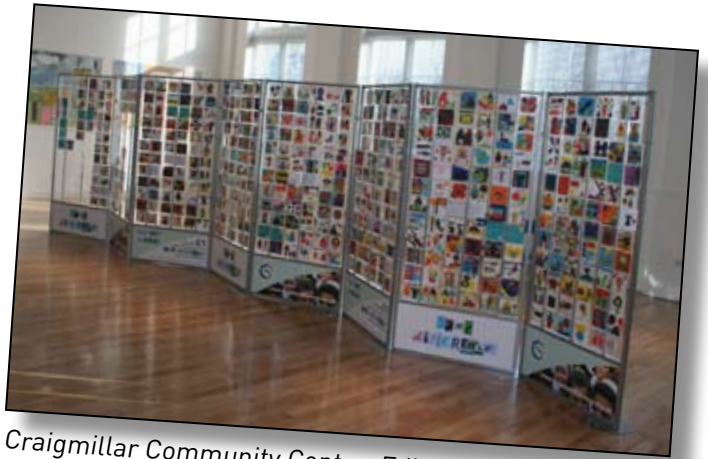

The Same Difference exhibition

The Same Difference exhibition is self contained and includes aspects of installation, sculpture and 2 dimensional work.

The exhibition consists of 12 inter-linking free-standing frames making the exhibition flexible to the space available at each venue.

Each frame measures approximately 1m x 2m and holds 72 pieces of double sided artwork held in rotating carriers.

The exhibition can be shown alongside other exhibitions and promotions.

The exhibition includes children's artwork and messages about their lives with information and photographs about the countries in which they live.

Photo: Barry Perks

Same Difference - exhibition detail showing the rotating artwork carriers

Exhibition configurations

Craigmillar Community Centre, Edinburgh

City Art Gallery, Southampton

White Rose Centre, Leeds