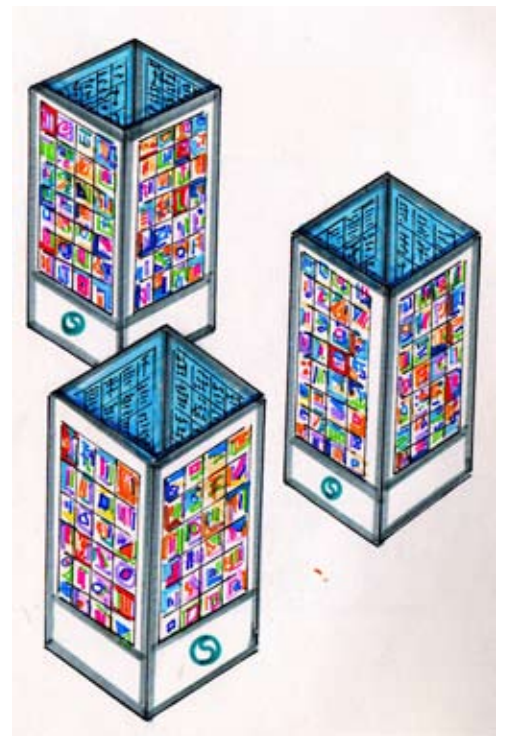

The Same Difference exhibition

The Same Difference exhibition is self contained and includes aspects of installation, sculpture and 2 dimensional work.

The exhibition consists of 12 inter-linking free-standing frames making the exhibition flexible to the space available at each venue.

Each frame measures approximately 1m x 2m and holds 72 pieces of double sided artwork held in rotating carriers.

The exhibition can be shown alongside other exhibitions and promotions.

The exhibition includes children's artwork and messages about their lives with information and photographs about the countries in which they live.

DFID Headquarters, East Kilbride

Jubilee Library, Brighton

The Bridges Shopping Centre, Sunderland

Other possibilities...

The Same Difference temporary exhibition system

We have developed a system of interlocking PVC sheets for use in workshops and during travelling. Each sheet can hold up to 24 pieces of artwork and they can be joined to form banners.